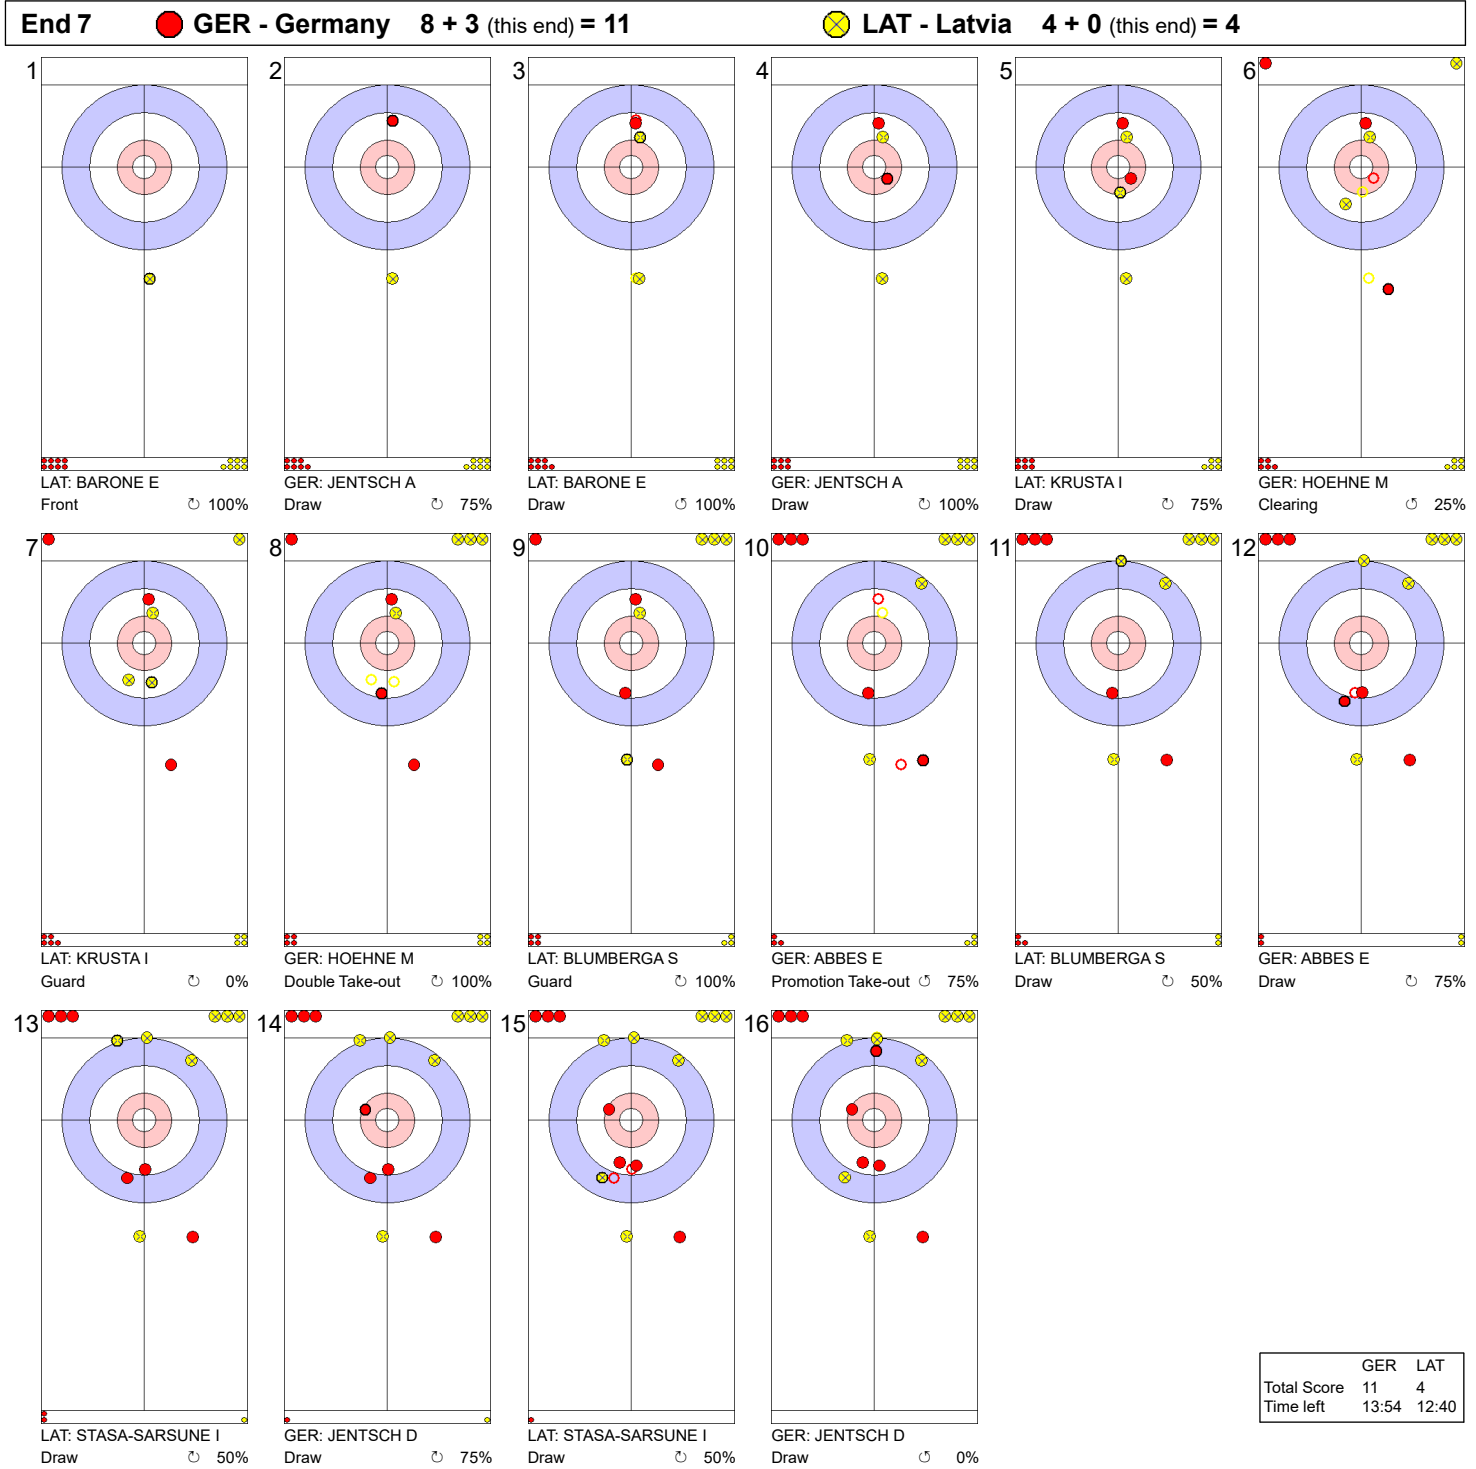

Game - Shot by Shot

Legend:
 ↻ Clockwise ↺ Counter-clockwise - Not considered

Game - Shot by Shot

	GER	LAT
Total Score	3	1
Time left	31:08	30:26

Legend:
 ⤴ Clockwise ⤵ Counter-clockwise - Not considered

Game - Shot by Shot

Legend:
 ↻ Clockwise ↺ Counter-clockwise - Not considered

Game - Shot by Shot

Legend:
 Clockwise
 Counter-clockwise
 - Not considered

Game - Shot by Shot

Legend:
 ↻ Clockwise ↺ Counter-clockwise - Not considered

Game - Shot by Shot

	GER	LAT
Total Score	8	4
Time left	17:28	15:37

Legend:
 ↻ Clockwise ↺ Counter-clockwise - Not considered

Game - Shot by Shot

Legend:
 ↻ Clockwise ↺ Counter-clockwise - Not considered