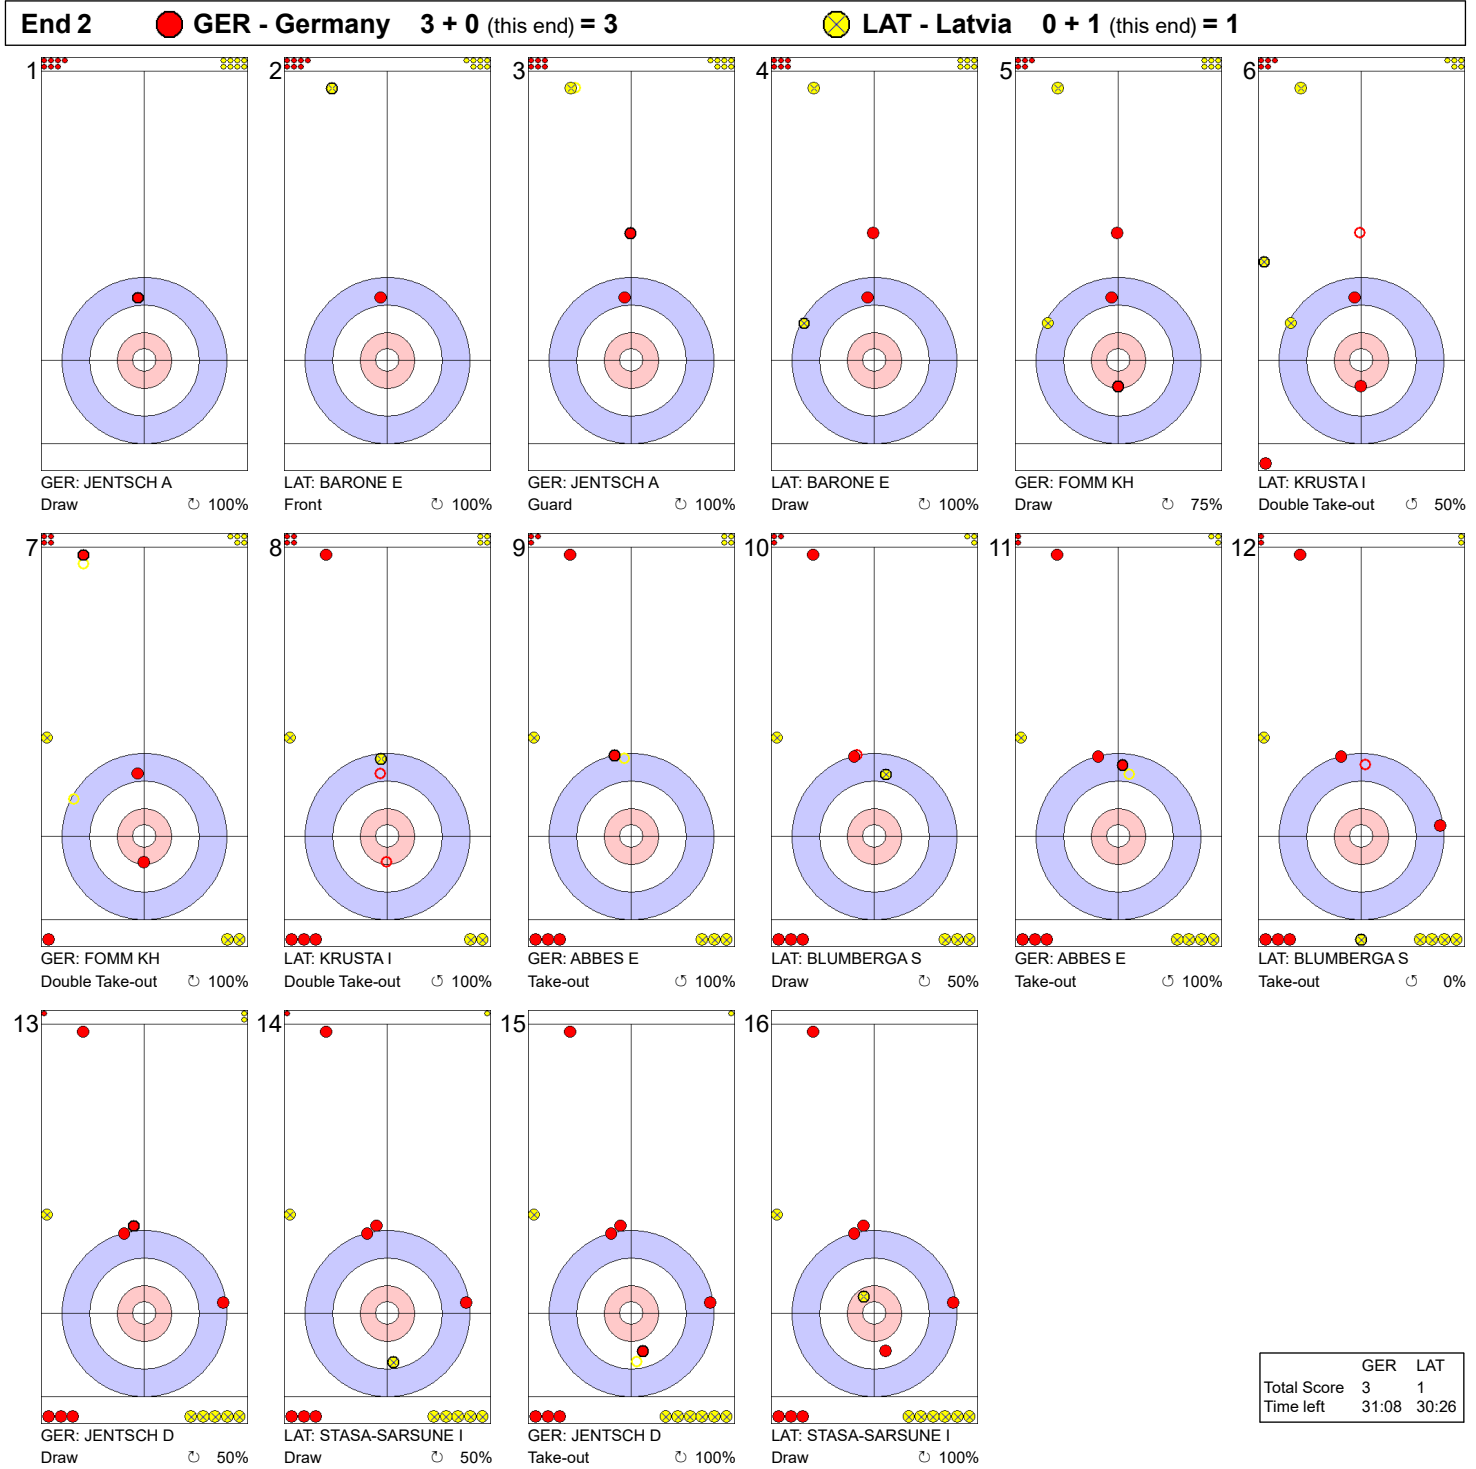

Game - Shot by Shot

Legend:
 ↻ Clockwise ↺ Counter-clockwise - Not considered

Game - Shot by Shot

	GER	LAT
Total Score	3	1
Time left	31:08	30:26

Legend:
 ⤴ Clockwise ⤵ Counter-clockwise - Not considered

Game - Shot by Shot

Legend:
 ↻ Clockwise ↺ Counter-clockwise - Not considered

Game - Shot by Shot

Legend:
 Clockwise
 Counter-clockwise
 - Not considered

Game - Shot by Shot

Legend:
 ↻ Clockwise ↺ Counter-clockwise - Not considered

Game - Shot by Shot

	GER	LAT
Total Score	8	4
Time left	17:28	15:37

Legend:
 ↻ Clockwise ↺ Counter-clockwise - Not considered

Game - Shot by Shot

Legend:
 ↻ Clockwise ↺ Counter-clockwise - Not considered