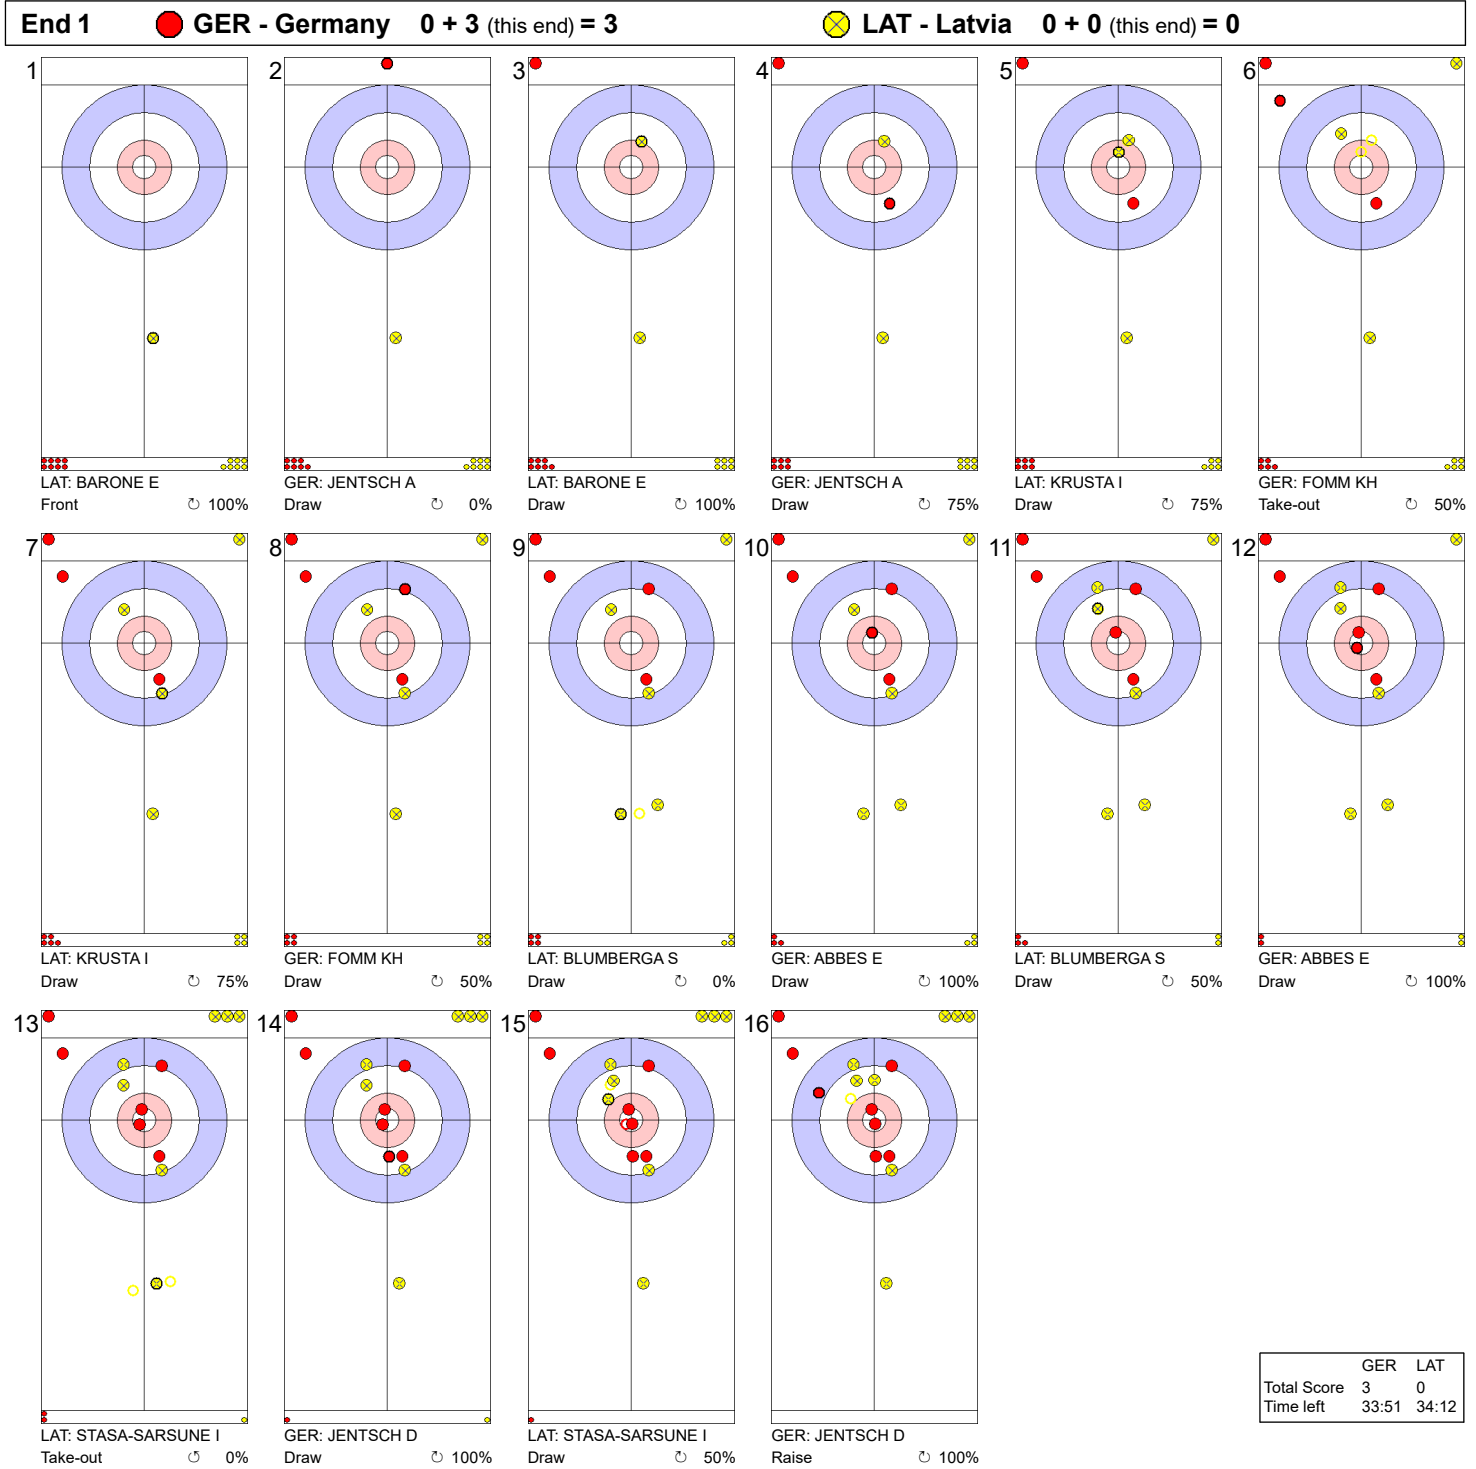

Game - Shot by Shot

Legend:
 ↻ Clockwise ↺ Counter-clockwise - Not considered

Game - Shot by Shot

	GER	LAT
Total Score	3	1
Time left	31:08	30:26

Legend:
 ⤴ Clockwise ⤵ Counter-clockwise - Not considered

Game - Shot by Shot

Legend:
 ↻ Clockwise ↺ Counter-clockwise - Not considered

Game - Shot by Shot

Legend:
 Clockwise
 Counter-clockwise
 - Not considered

Game - Shot by Shot

Legend:
 ↻ Clockwise ↺ Counter-clockwise - Not considered

Game - Shot by Shot

	GER	LAT
Total Score	8	4
Time left	17:28	15:37

Legend:
 ↻ Clockwise ↺ Counter-clockwise - Not considered

Game - Shot by Shot

Legend:
 ↻ Clockwise ↺ Counter-clockwise - Not considered