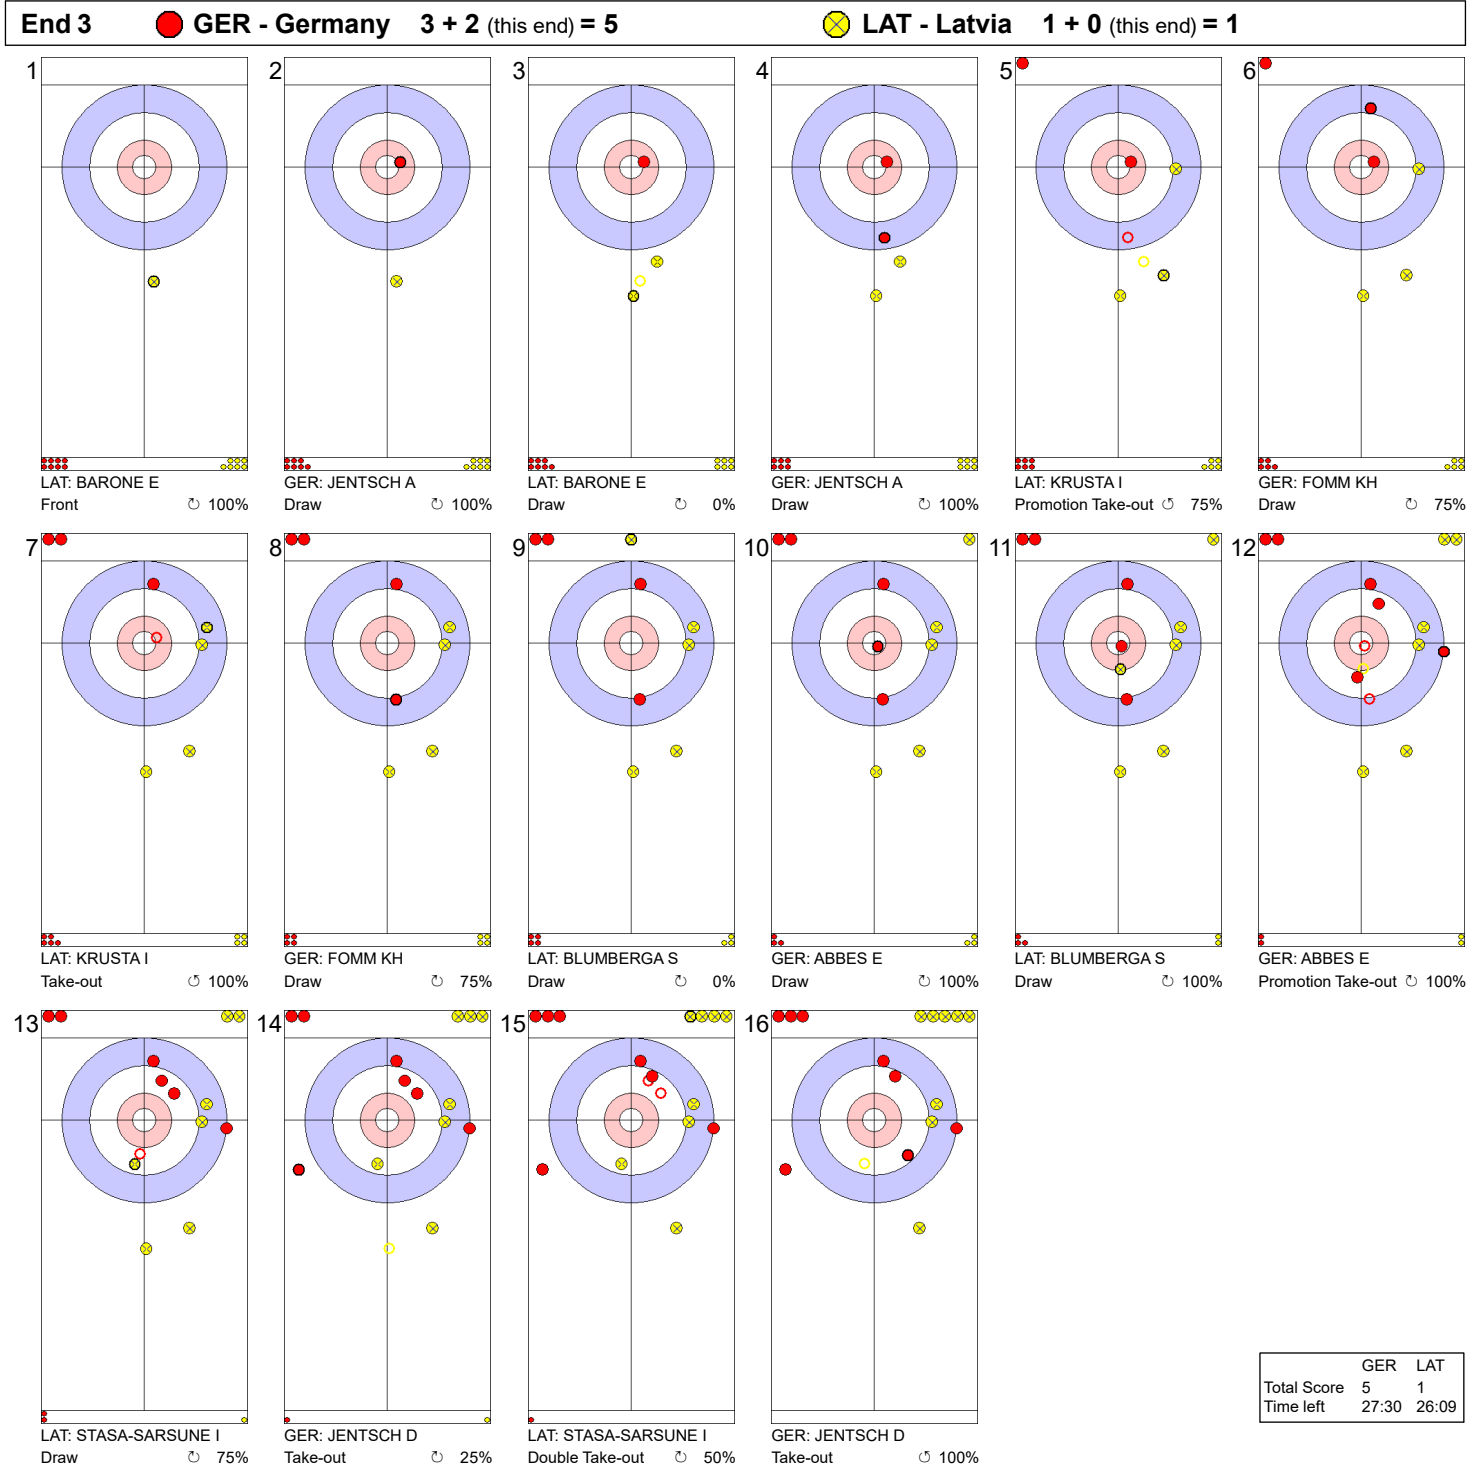

Game - Shot by Shot

Legend:
 ↻ Clockwise ↺ Counter-clockwise - Not considered

Game - Shot by Shot

	GER	LAT
Total Score	3	1
Time left	31:08	30:26

Legend:
 ⤴ Clockwise ⤵ Counter-clockwise - Not considered

Game - Shot by Shot

Legend:
 ↻ Clockwise ↺ Counter-clockwise - Not considered

Game - Shot by Shot

Legend:
 Clockwise
 Counter-clockwise
 - Not considered

Game - Shot by Shot

Legend:
 ↻ Clockwise ↺ Counter-clockwise - Not considered

Game - Shot by Shot

	GER	LAT
Total Score	8	4
Time left	17:28	15:37

Legend:
 ↻ Clockwise ↺ Counter-clockwise - Not considered

Game - Shot by Shot

Legend:
 ↻ Clockwise ↺ Counter-clockwise - Not considered