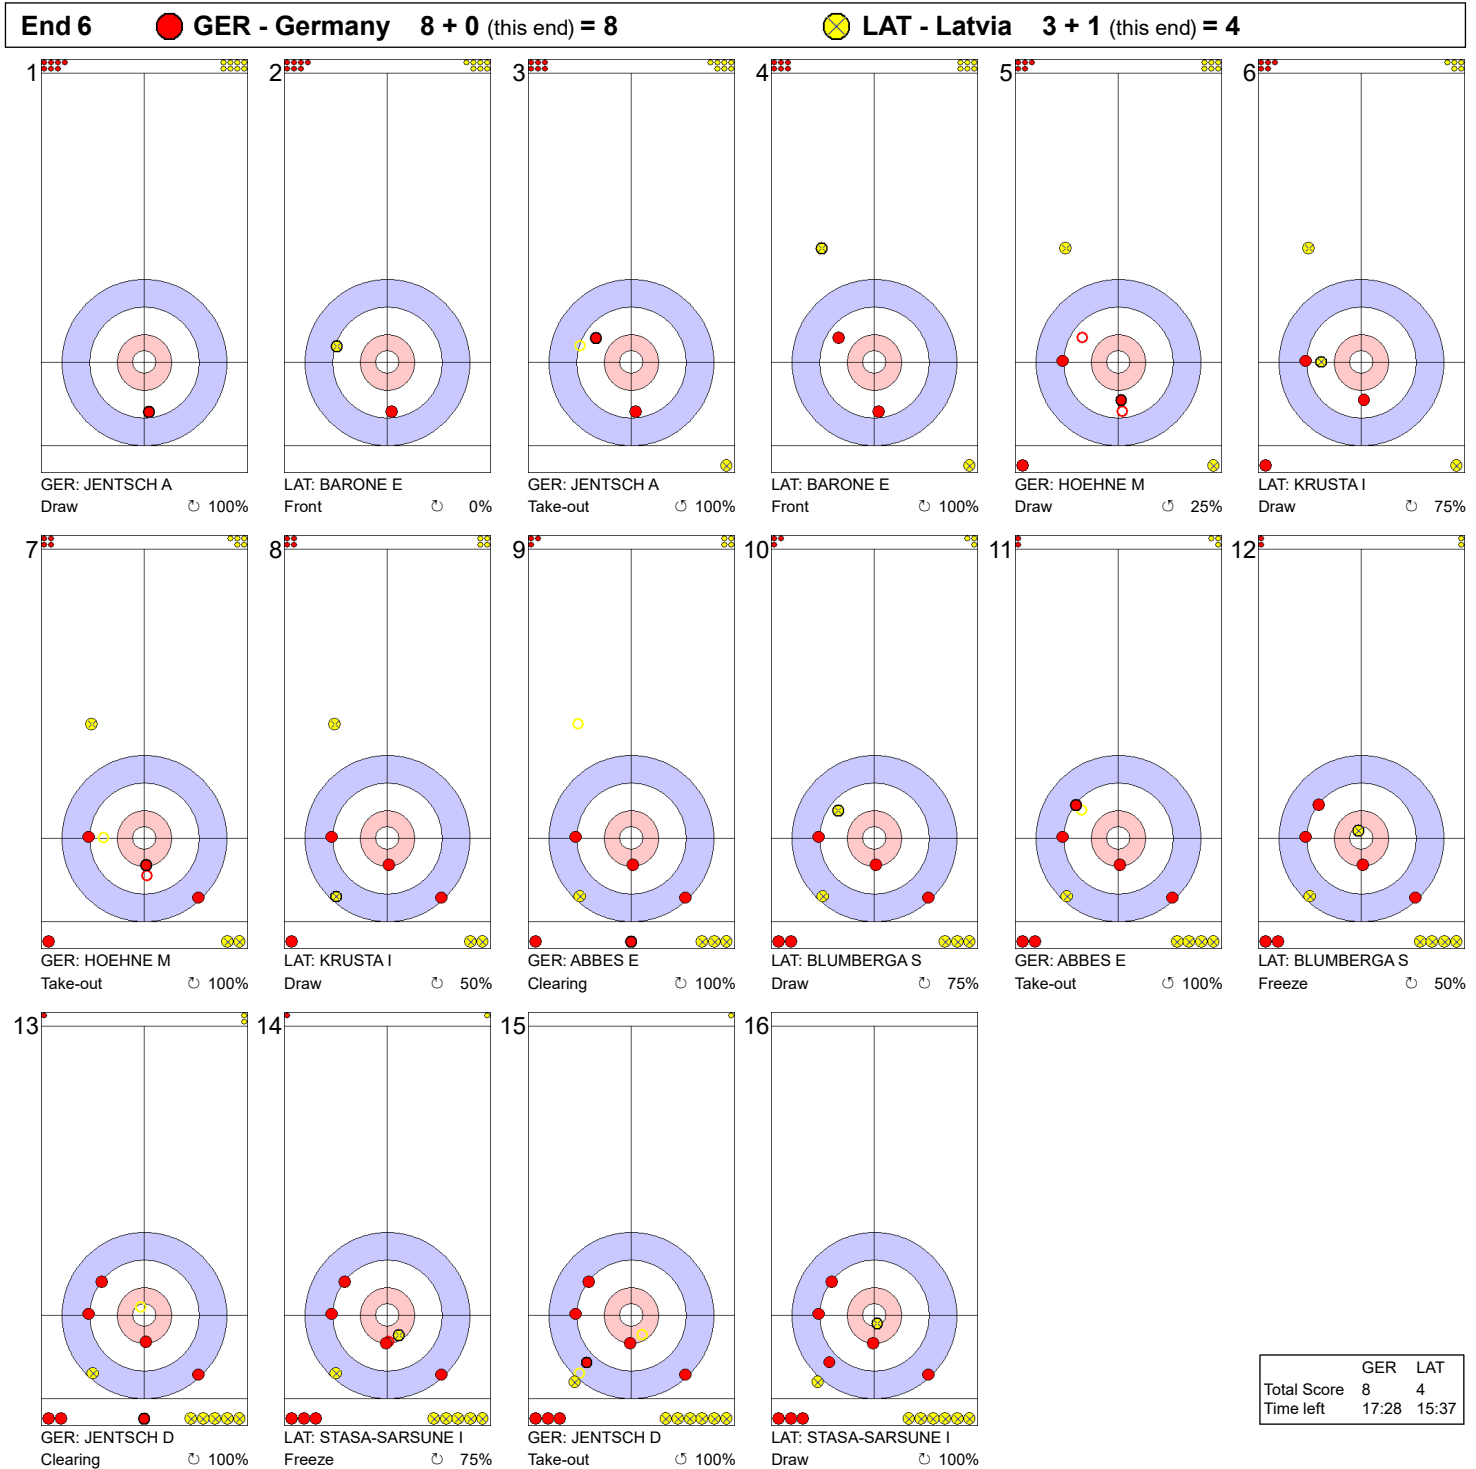

Game - Shot by Shot

Legend:
 ↻ Clockwise ↺ Counter-clockwise - Not considered

Game - Shot by Shot

	GER	LAT
Total Score	3	1
Time left	31:08	30:26

Legend:
 ⤴ Clockwise ⤵ Counter-clockwise - Not considered

Game - Shot by Shot

Legend:
 ↻ Clockwise ↺ Counter-clockwise - Not considered

Game - Shot by Shot

Legend:
 Clockwise
 Counter-clockwise
 - Not considered

Game - Shot by Shot

Legend:
 ↻ Clockwise ↺ Counter-clockwise - Not considered

Game - Shot by Shot

	GER	LAT
Total Score	8	4
Time left	17:28	15:37

Legend:
 ↻ Clockwise ↺ Counter-clockwise - Not considered

Game - Shot by Shot

Legend:
 ↻ Clockwise ↺ Counter-clockwise - Not considered