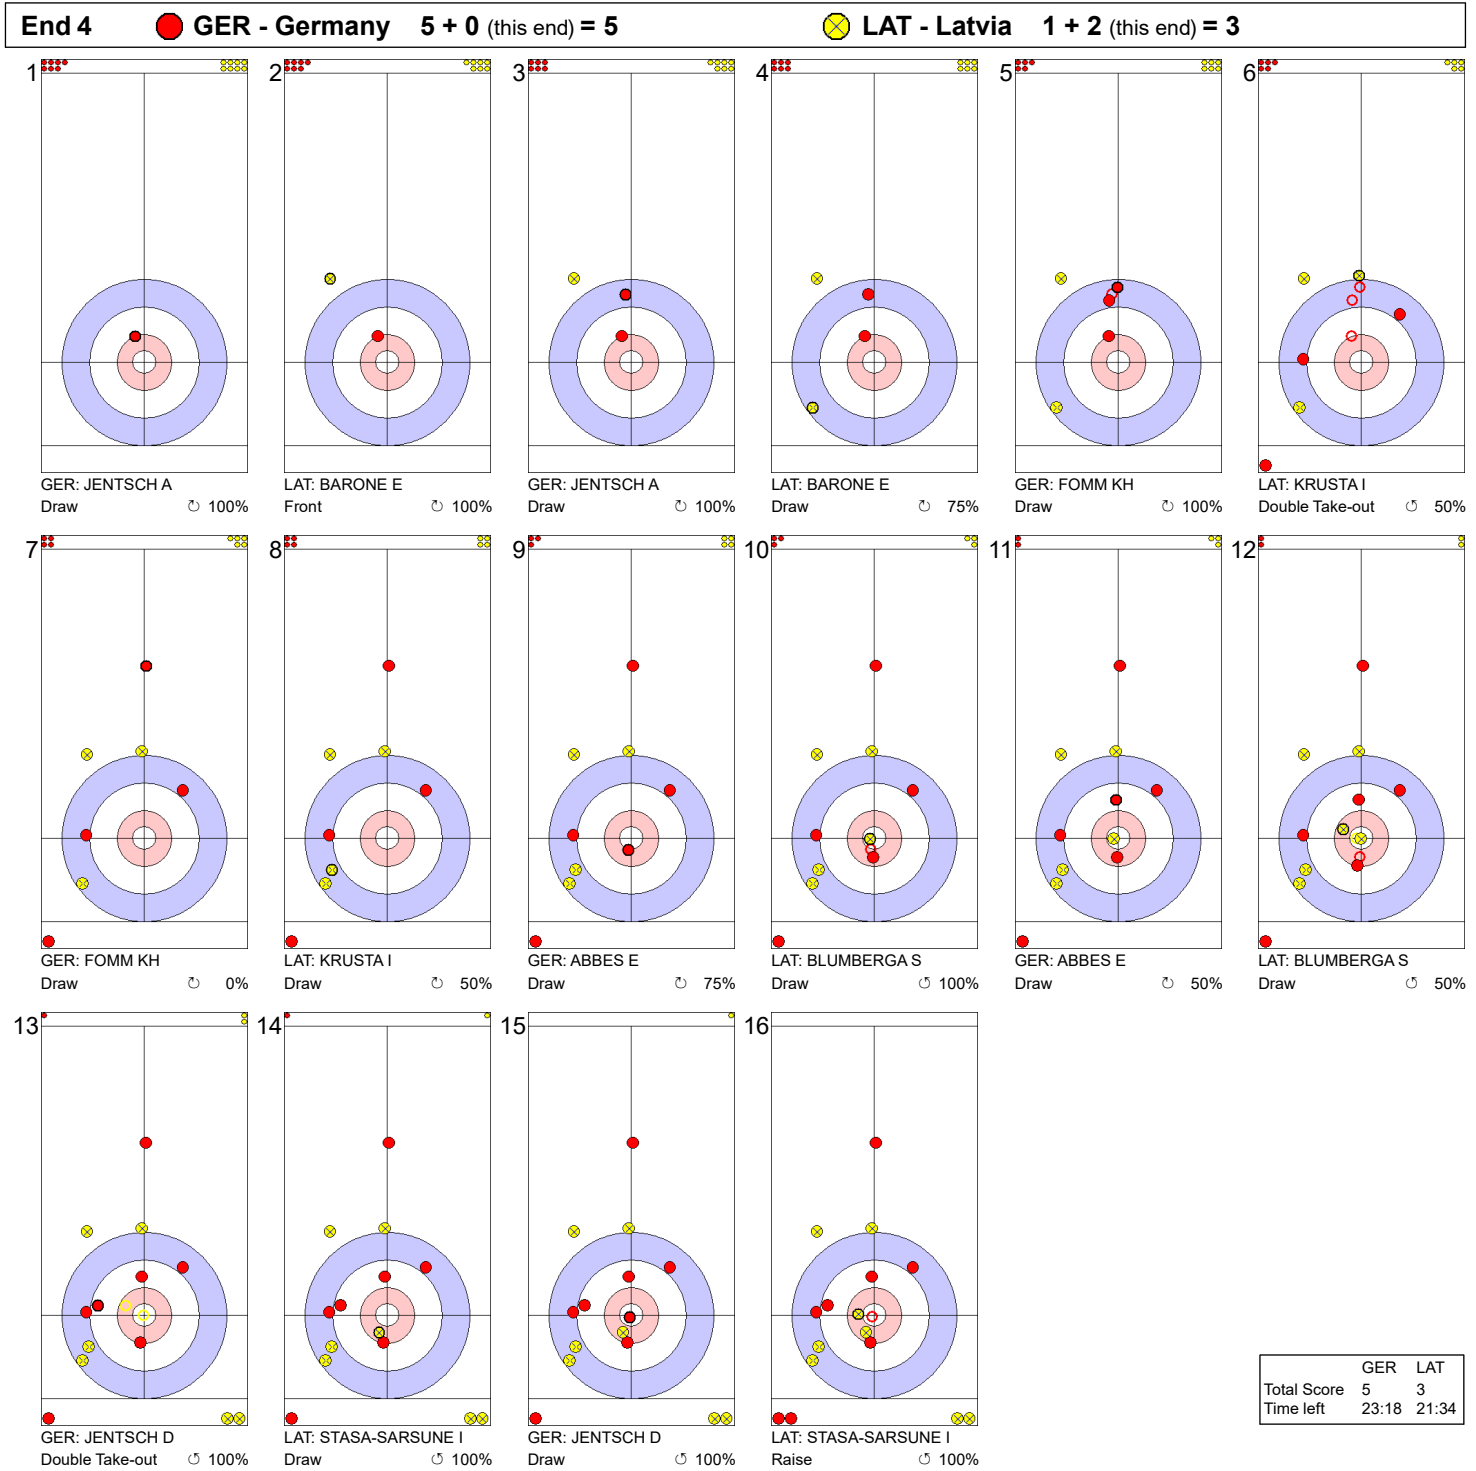

Game - Shot by Shot

Legend:
 ↻ Clockwise ↺ Counter-clockwise - Not considered

Game - Shot by Shot

	GER	LAT
Total Score	3	1
Time left	31:08	30:26

Legend:
 ⤴ Clockwise ⤵ Counter-clockwise - Not considered

Game - Shot by Shot

Legend:
 ↻ Clockwise ↺ Counter-clockwise - Not considered

Game - Shot by Shot

Legend:
 Clockwise
 Counter-clockwise
 - Not considered

Game - Shot by Shot

Legend:
 ↻ Clockwise ↺ Counter-clockwise - Not considered

Game - Shot by Shot

	GER	LAT
Total Score	8	4
Time left	17:28	15:37

Legend:
 ↻ Clockwise ↺ Counter-clockwise - Not considered

Game - Shot by Shot

Legend:
 ↻ Clockwise ↺ Counter-clockwise - Not considered